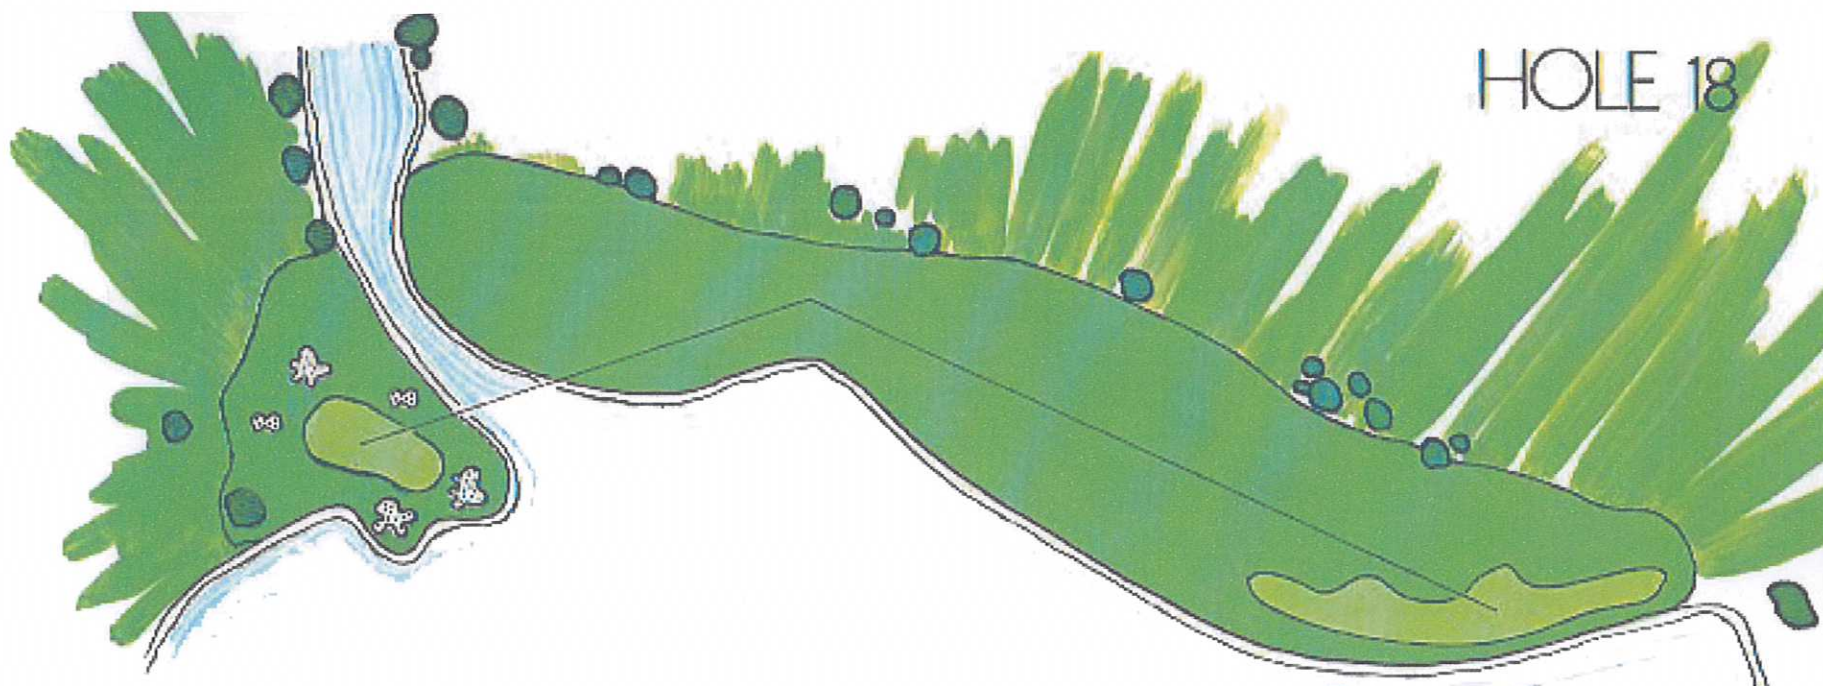

PAR 4
 Yardage
 Black 410
 Blue 354
 White 348
 Gold 340
 Red 336

HOLE 17

PAR 4
 Yardage
 Black 400
 Blue 371
 White 355
 Gold 337
 Red 334

HOLE 18

Water Again! It extends the entire length of left side of hole and around the back and across the front. Big bunker on right.